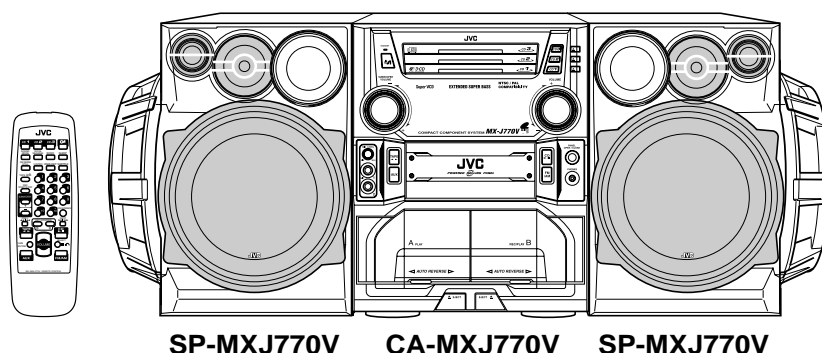

JVC

SERVICE MANUAL

COMPACT COMPONENT SYSTEM

MX-J770V MX-J880V

Area Suffix

UN Indonesia

SP-MXJ770V

CA-MXJ770V

SP-MXJ770V

Each difference point

Model	CD/DECK/RECEIVER	SPEAKER	Color			
			Tray fitting	Panel	Net	Front
MX-J770V	CA-MXJ770V	SP-MXJ770V	Silver	Silver & blue	Light blue	Silver
MX-J880V	CA-MXJ880V	SP-MXJ880V		Champagne-gold	Gray	Champagne-gold